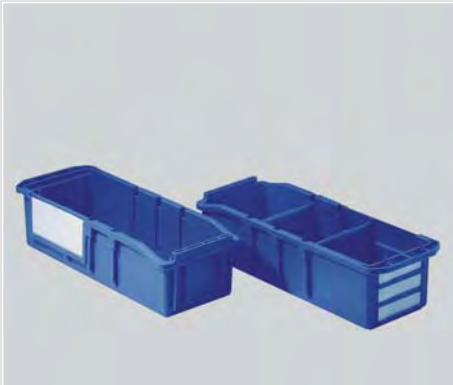

RK Shelf Containers

RK 522 Container Labels
on the front and side