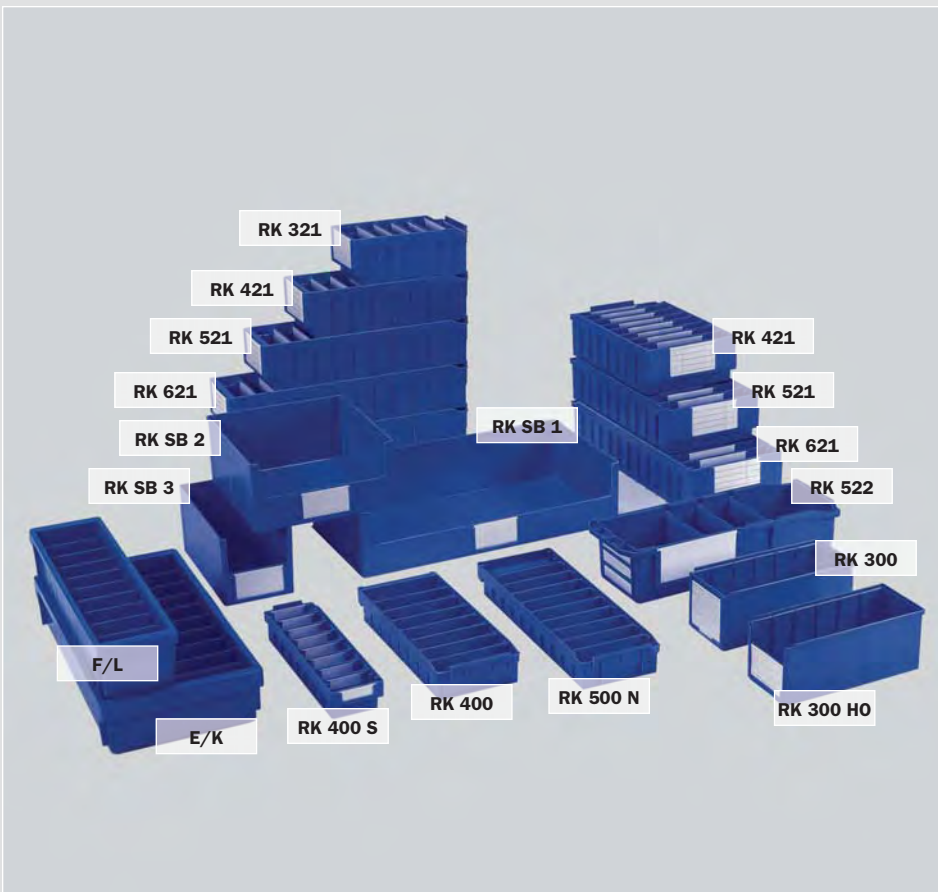

RK Shelf Containers

Specifically designed to be modular with SSI Schaefer Shelving Systems which means you will achieve maximum cube utilization in your storage system.

Features

- Hopper fronts available on RK300 HO, RKSB1, RKSB and RKSB3
- All containers and dividers made of polystyrene except RK522 Polyporpylene and EK231004 and FL230504 made of polyethylene
- All containers and dividers are blue
- Available with a wide range of accessories

RK Shelf Containers

RK Containers for 39" Wide Shelving

Order #	Outside Dimensions			Depth	Containers per 39" W Shelf	Shelf Layer Height	Number of Compartments
	L	W	H				
RK 300	11.9"	5.4"	4.8"	12"	7	6.25"	6
RK 300 HO	11.9"	5.4"	4.8"		7	6.25"	6
RK 321	11.5"	6.4"	4.6"		6	6.25"	6
RK SB 1	12.6"	23.5"	5.8"		1+	8.43"	1
RK SB 2	12.6"	11.7"	5.8"		3	8.43"	1
RK SB 3	12.6"	5.8"	5.8"		6	8.43"	1
RK 400 S	15.4"	3.9"	2.6"	16"	10	6.25"	8
RK 400	16.1"	6.4"	2.6"		6		
RK 421	16.1"	6.4"	4.6"		6		
RK 421 B	19.3"	6.4"	2.6"		4		
RK 500 N	19.3"	6.4"	2.6"	20"	6	4.17"	10
RK 521	20"	6.4"	4.6"		6	6.25"	10
RK 521 B	19.3"	9.6"	4.6"		4	6.25"	10
RK 522	20.5"	7.5"	4.8"		5	6.25"	4
RK 619	24.4"	4.6"	3.6"	24"	8	6.25"	12
RK 621	23.3"	6.4"	4.6"		6		12
RK 621 B	23.3"	9.6"	4.6"		4		12
RK 629	23.6"	9.1"	3.6"		4		12
FL 230504	23.5"	5.2"	4.4"		7		10
EK 231004	23.2"	10.6"	4.4"		3		10

* 100 Per Pk

** For Sides