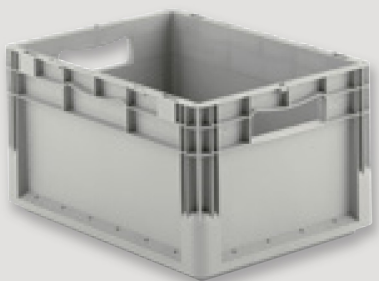

(max. load 35 kg)

reinforced, diagonally ribbed base with additional ribbing on base surround, and rounded edges for quieter conveying

8| VS01 reinforced smooth welded base

(max. load 50 kg)

cambered base with rounded edges for smooth conveying and heavy loads

10| Hinged lid

two interlocking parts, can be secured with tamper proof seals

Standard colour:

Standard models

400 x 300 x 120 mm

ELB 4120 PP

External dimensions L x W x H	399 x 299 x 120 mm
Internal dimensions L x W x H	356 x 256 x 115 mm
Internal height when stacked	100 mm
Capacity	10.9 Litres
Max. load	20 kg
Colour	Grey
Order no.	56505

ELB 4120 VB01 PP with ribbed base

Internal dimensions L x W x H	359 x 259 x 103 mm
Internal height when stacked	89 mm
Capacity	9.9 Litres
Max. load	35 kg
Colour	Grey
Order no.	56515

ELB 4120 VS01 PP with reinforced welded base

Internal dimensions L x W x H	356 x 259 x 103 mm
Internal height when stacked	89 mm
Max. load	50 kg
Colour	Grey
Order no.	56525

400 x 300 x 220 mm

ELB 4220 PP

External dimensions L x W x H	399 x 299 x 220 mm
Internal dimensions L x W x H	356 x 256 x 215 mm
Internal height when stacked	200 mm
Capacity	20.4 Litres
Max. load	20 kg
Colour	Grey
Order no.	56535