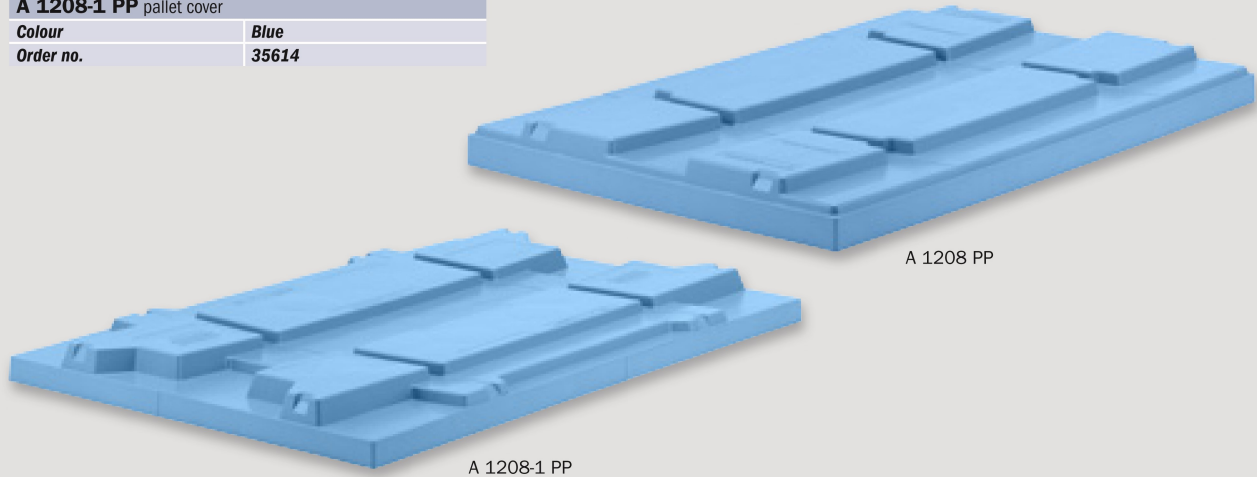

Pallet covers and accessories

A 1208 PP pallet cover	
Colour	Blue
Order no.	39704
A 1208-1 PP pallet cover	
Colour	Blue
Order no.	35614

Basic size 1,200 x 800 mm