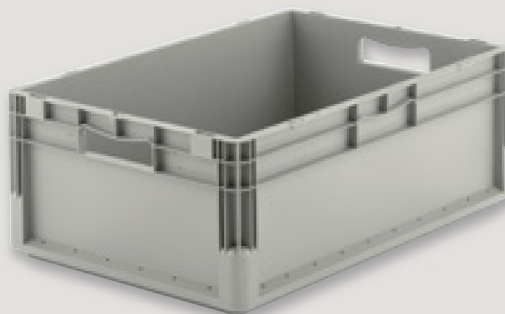

Internal dimensions L x W x H	359 x 258 x 203 mm
Internal height when stacked	188 mm
Max. load	50 kg
Colour	Grey
Order no.	56555

ELB 6120 PP

External dimensions L x W x H	599 x 399 x 120 mm
Internal dimensions L x W x H	555 x 355 x 115 mm
Internal height when stacked	100 mm
Capacity	23.3 Litres
Max. load	20 kg
Colour	Grey
Order no.	56565

600 x 400 x 120 mm**ELB 6120 VB01 PP** with ribbed base

Internal dimensions L x W x H	560 x 360 x 103 mm
Internal height when stacked	89 mm
Capacity	21.2 Litres
Max. load	35 kg
Colour	Grey
Order no.	56575

ELB 6120 VS01 PP with reinforced welded base

Internal dimensions L x W x H	560 x 360 x 103 mm
Internal height when stacked	89 mm
Max. load	50 kg
Colour	Grey
Order no.	56585

ELB 6220 PP

External dimensions L x W x H	599 x 399 x 220 mm
Internal dimensions L x W x H	555 x 355 x 215 mm
Internal height when stacked	200 mm
Capacity	43.7 Litres
Max. load	20 kg
Colour	Grey
Order no.	56595

600 x 400 x 220 mm**ELB 6220 VB01 PP** with ribbed base

Internal dimensions L x W x H	560 x 360 x 203 mm
Internal height when stacked	188 mm
Capacity	41.7 Litres
Max. load	35 kg
Colour	Grey
Order no.	56605