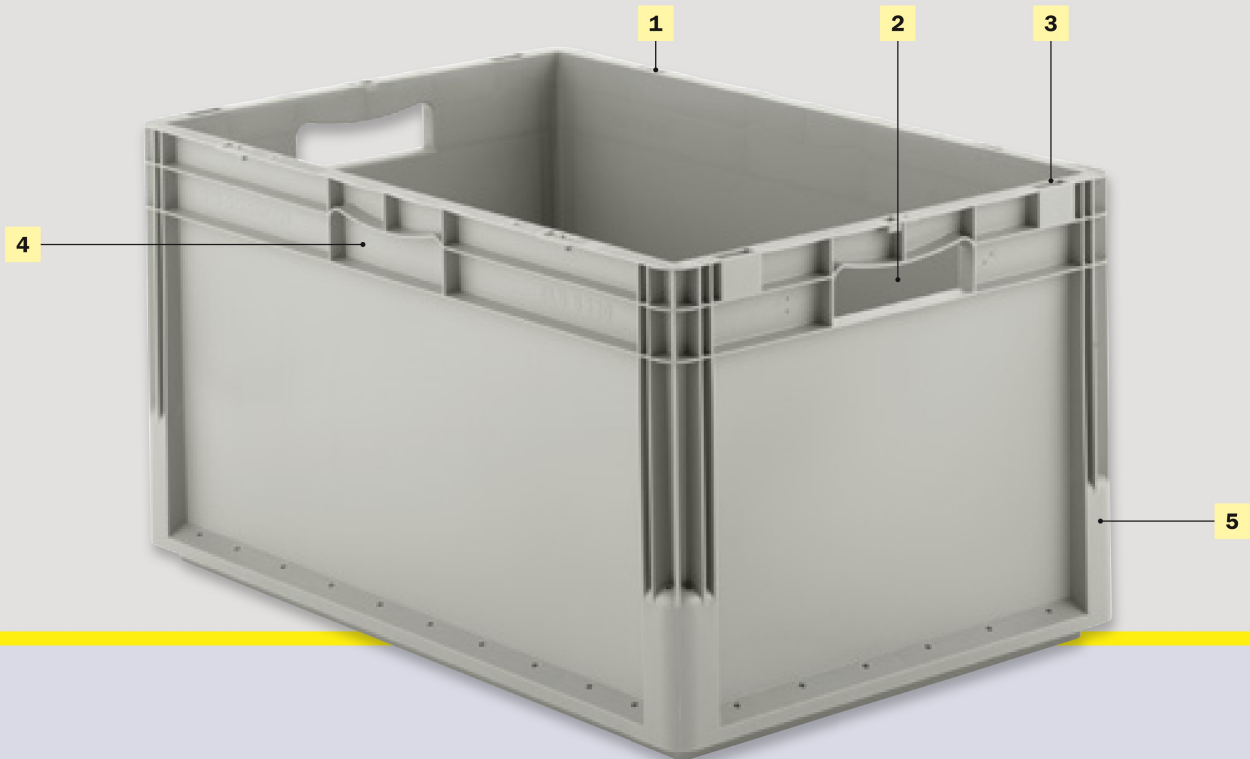

ELB containers' stand-out design features make them suitable for the most challenging tasks. Moreover, thanks to their low weight, they are an ideal choice for manual handling – as well as for automated operations.

1| Long hole
for lid hinge

2| Ergonomic hand hole*
on short sides

3| Lifting slots
for materials handling devices

4| Hand grip*
on long sides

5| Strong corner design
thanks to reinforcing columns and struts

*Except for 120 mm containers

ELB containers are available with a variety of bases for loads from 20 to 50 kg.

6| Smooth standard base

(max. load 20 kg)

for manual handling and modular shelving systems

7| VB01 ribbed base

10| Hinged lid

two interlocking parts, can be secured with tamper proof seals

Standard colour:

Standard models

400 x 300 x 120 mm

ELB 4120 PP

External dimensions L x W x H	399 x 299 x 120 mm
Internal dimensions L x W x H	356 x 256 x 115 mm
Internal height when stacked	100 mm
Capacity	10.9 Litres
Max. load	20 kg
Colour	Grey
Order no.	56505