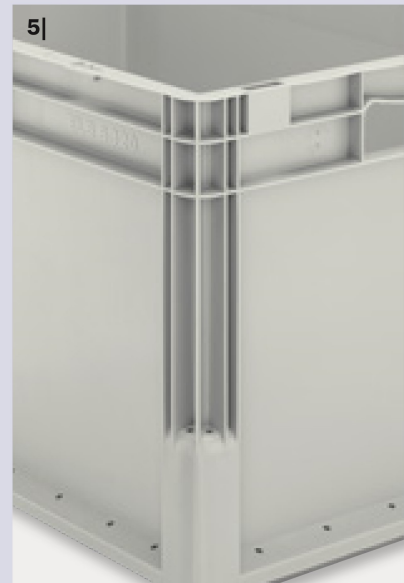

1| Long hole
for lid hinge

2| Ergonomic hand hole*
on short sides

3| Lifting slots
for materials handling devices

4| Hand grip*
on long sides

5| Strong corner design
thanks to reinforcing columns and struts

*Except for 120 mm containers

ELB containers are available with a variety of bases for loads from 20 to 50 kg.

6| Smooth standard base

(max. load 20 kg)

for manual handling and modular shelving systems

7| VB01 ribbed base

(max. load 35 kg)

reinforced, diagonally ribbed base with additional ribbing on base surround, and rounded edges for quieter conveying

8| VS01 reinforced smooth welded base

(max. load 50 kg)

cambered base with rounded edges for smooth conveying and heavy loads

10| Hinged lid

two interlocking parts, can be secured with tamper proof seals

Standard colour:

Standard models

400 x 300 x 120 mm

ELB 4120 PP

External dimensions L x W x H	399 x 299 x 120 mm
Internal dimensions L x W x H	356 x 256 x 115 mm
Internal height when stacked	100 mm
Capacity	10.9 Litres
Max. load	20 kg
Colour	Grey
Order no.	56505