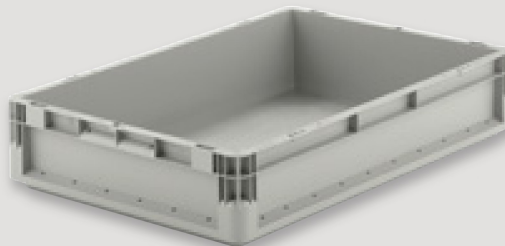

ELB 4120 VB01 PP with ribbed base

Internal dimensions L x W x H	359 x 259 x 103 mm
Internal height when stacked	89 mm
Capacity	9.9 Litres
Max. load	35 kg
Colour	Grey
Order no.	56515

ELB 4120 VS01 PP with reinforced welded base

ELB 4220 VB01 PP with ribbed base

Internal dimensions L x W x H	359 x 259 x 203 mm
Internal height when stacked	188 mm
Capacity	19.5 Litres
Max. load	35 kg
Colour	Grey
Order no.	56545

ELB 4220 VS01 PP with reinforced welded base

Internal dimensions L x W x H	359 x 258 x 203 mm
Internal height when stacked	188 mm
Max. load	50 kg
Colour	Grey
Order no.	56555

ELB 6120 PP

External dimensions L x W x H	599 x 399 x 120 mm
Internal dimensions L x W x H	555 x 355 x 115 mm
Internal height when stacked	100 mm
Capacity	23.3 Litres
Max. load	20 kg
Colour	Grey
Order no.	56565

600 x 400 x 120 mm**ELB 6120 VB01 PP** with ribbed base

Internal dimensions L x W x H	560 x 360 x 103 mm
Internal height when stacked	89 mm
Capacity	21.2 Litres
Max. load	35 kg
Colour	Grey
Order no.	56575