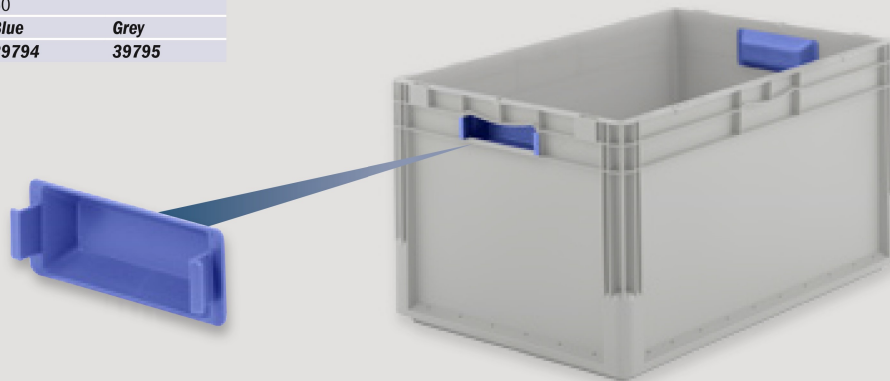

GV-MF PP		
Quantity per unit	50	
Colour	Blue	Grey
Order no.	39794	39795

Insertable hand grips