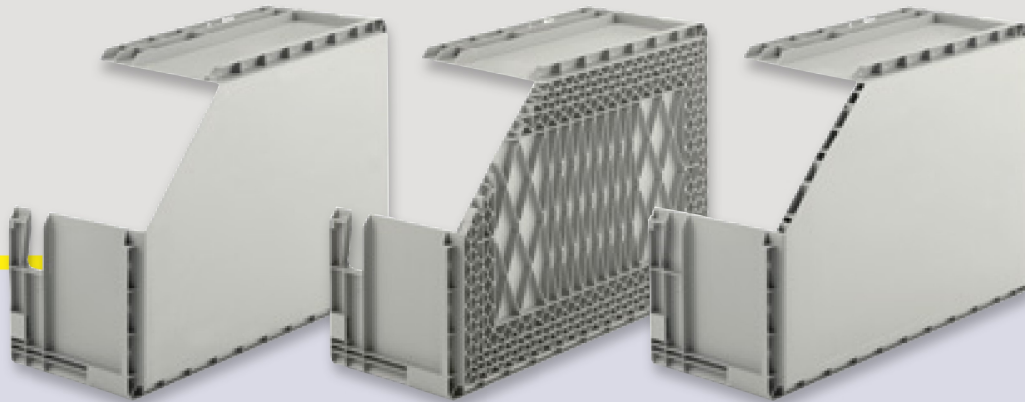

(max. load 35 kg)

reinforced, diagonally ribbed base with additional ribbing on base surround, and rounded edges for quieter conveying

8| VS01 reinforced smooth welded base

(max. load 50 kg)

cambered base with rounded edges for smooth conveying and heavy loads

approx. 20 kg

approx. 35 kg

approx. 50 kg

6| Standard base

7| VB01

8| VS01

9| Drop-on lid

dustproof, can be secured with tamper proof seals

10| Hinged lid

two interlocking parts, can be secured with tamper proof seals

Standard colour:

Standard models

400 x 300 x 120 mm

ELB 4120 PP

External dimensions L x W x H	399 x 299 x 120 mm
Internal dimensions L x W x H	356 x 256 x 115 mm
Internal height when stacked	100 mm
Capacity	10.9 Litres
Max. load	20 kg
Colour	Grey
Order no.	56505

ELB 4120 VB01 PP with ribbed base

Internal dimensions L x W x H	359 x 259 x 103 mm
Internal height when stacked	89 mm
Capacity	9.9 Litres
Max. load	35 kg
Colour	Grey
Order no.	56515

ELB 4120 VS01 PP with reinforced welded base