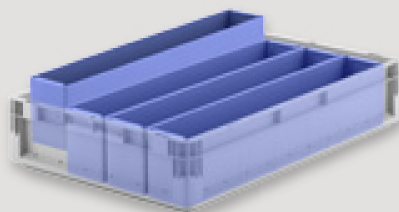

Suggested partitioning

4x EK 114