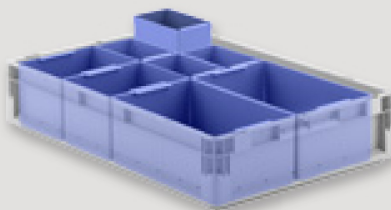

2x EK 113, 2x EK 112
and 4x EK 111