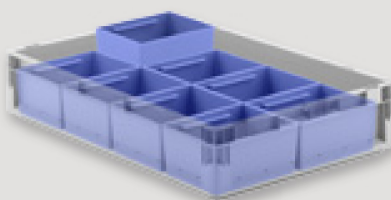

For all Euro stacking containers

Basic size 600 x 400 mm

EK 6161 PP	
External dim. L x W x H	140 x 90 x 80 mm
Quantity per unit	84
Colour	Blue
Order no.	4764
EK 6161 PPL conductive model	
Colour	Black, conductive
Order no.	4768

EK 6081 PP	
External dim. L x W x H	179 x 140 x 80 mm
Quantity per unit	48
Colour	Blue
Order no.	4754
EK 6081 PPL conductive model	
Colour	Black, conductive
Order no.	4758

EK 6082 PP	
External dim. L x W x H	179 x 140 x 150 mm
Quantity per unit	32
Colour	Blue
Order no.	79354
EK 6082 PPL conductive model	
Colour	Black, conductive
Order no.	79358

Suggested partitioning

8x EK 6081