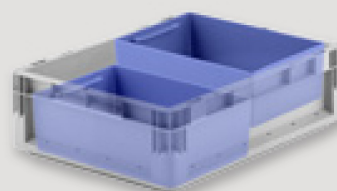

EK 4081 PP	
External dim. L x W x H	129 x 90 x 80 mm
Quantity per unit	64
Colour	Blue
Order no.	1934
EK 4081 PPL conductive model	
Colour	Black, conductive
Order no.	1938

Basic size 400 x 300 mm

EK 4041 PP	
External dim. L x W x H	179 x 129 x 80 mm
Quantity per unit	48
Colour	Blue
Order no.	1924
EK 4041 PPL conductive model	
Colour	Black, conductive
Order no.	1928

EK 4021 PP	
External dim. L x W x H	258 x 179 x 80 mm
Quantity per unit	36
Colour	Blue
Order no.	1914
EK 4021 PPL conductive model	
Colour	Black, conductive
Order no.	1918

Suggested partitioning

2x EK 4021