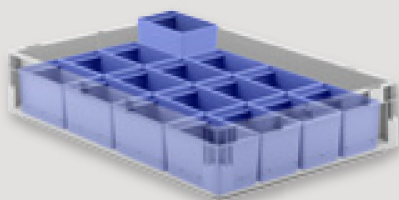

Suggested partitioning

16x EK 6161