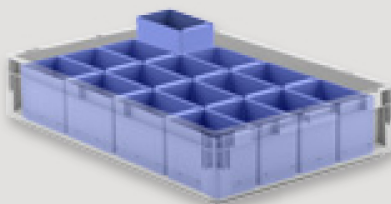

16x EK 111-N