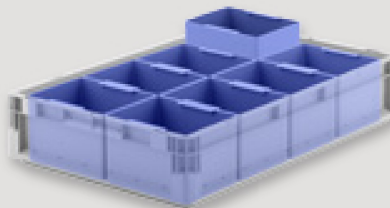

EK 112-N PS	
External dim. L x W x H	174 x 137 x 96 mm
Quantity per unit	40
Colour	Blue
Order no.	4374
EK 112-N PPL conductive model	
Colour	Black, <i>conductive</i>
Order no.	4378

Basic size 600 x 400 mm

EK 112 PS	
External dim. L x W x H	174 x 137 x 110 mm
Quantity per unit	40
Colour	Blue
Order no.	22634
EK 112 PPL conductive model	
Colour	Black, <i>conductive</i>
Order no.	22638

EK 113-N PS	
External dim. L x W x H	274 x 174 x 96 mm
Quantity per unit	36
Colour	Blue
Order no.	4384
EK 113-N PPL conductive model	
Colour	Black, <i>conductive</i>
Order no.	4388

Suggested partitioning

8x EK 112