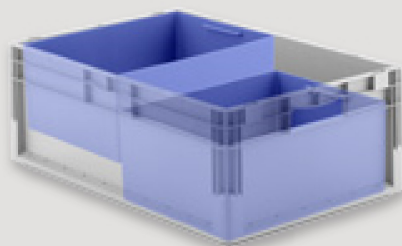

Suggested partitioning

2x EK 6022 Q