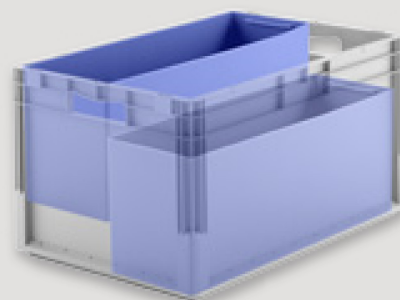

EK 6021 PP	
External dim. L x W x H	558 x 179 x 80 mm
Quantity per unit	24
Colour	<i>Blue</i>
Order no.	1944
EK 6021 PPL conductive model	
Colour	<i>Black, conductive</i>
Order no.	1948

Basic size 600 x 400 mm

EK 6023 L PP	
External dim. L x W x H	558 x 179 x 215 mm
Quantity per unit	24
Colour	<i>Blue</i>
Order no.	4784
EK 6023 L PPL conductive model	
Colour	<i>Black, conductive</i>
Order no.	4788

Suggested partitioning

2x EK 6023 L