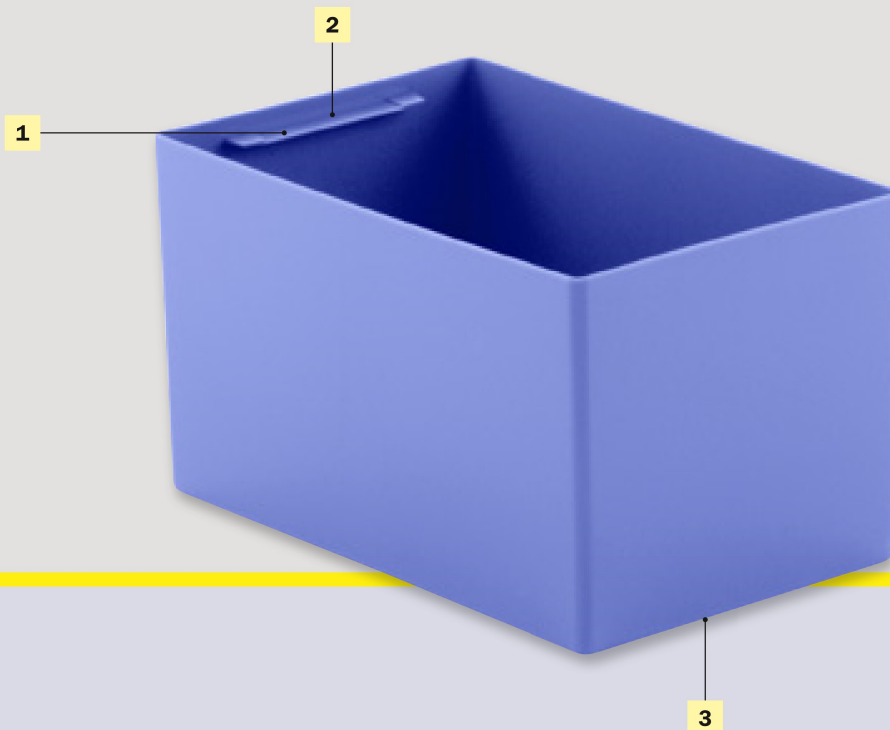

# Insert boxes – conquering chaos and complexity

Our insert boxes put an end to the chaos that would otherwise be common in many a warehouse and workshop. They are the product of choice when it comes to safely storing and organising small parts. They are suitable for insertion in boxes, drawers and containers alike, providing a home for diverse items. What's more, they help you to make maximum use of the space within your containers.

**1| Lip**  
for easy removal

**2| Lip**  
with barcode for labelling contents

**3| Base**

Standard colours:

**4| Suggested partitioning**  
for basic size 300 x 200 mm

**5| Suggested partitioning**  
for basic size 400 x 300 mm