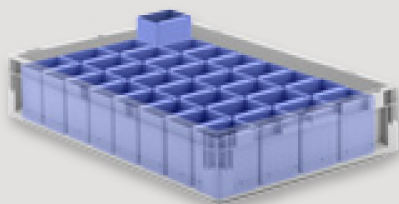

For the EF range

Basic size 600 x 400 mm

EK 110-N PS	
External dim. L x W x H	68 x 87 x 96 mm
Quantity per unit	96
Colour	Blue
Order no.	4704
EK 110-N PPL conductive model	
Colour	Black, conductive
Order no.	4708

EK 111-N PS	
External dim. L x W x H	137 x 87 x 96 mm
Quantity per unit	48
Colour	Blue
Order no.	4364
EK 111-N PPL conductive model	
Colour	Black, conductive
Order no.	4368

EK 111 PS	
External dim. L x W x H	137 x 87 x 110 mm
Quantity per unit	48
Colour	Blue
Order no.	22644
EK 111 PPL conductive model	
Colour	Black, conductive
Order no.	22648

Suggested partitioning

32x EK 110-N