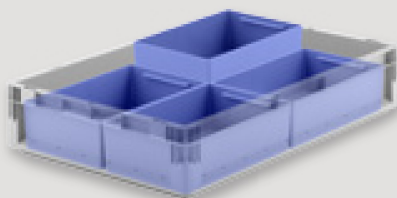

Suggested partitioning

4x EK 6041