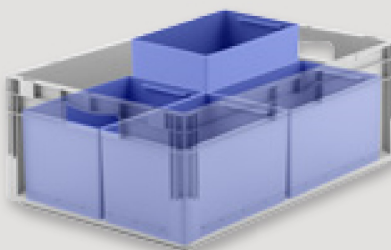

EK 6041 PP	
External dim. L x W x H	279 x 179 x 80 mm
Quantity per unit	36
Colour	Blue
Order no.	4734
EK 6041 PPL conductive model	
Colour	Black, conductive
Order no.	4738

Basic size 600 x 400 mm

EK 6042 PP	
External dim. L x W x H	279 x 179 x 150 mm
Quantity per unit	18
Colour	Blue
Order no.	4724
EK 6042 PPL conductive model	
Colour	Black, conductive
Order no.	4728

EK 6021 Q PP	
External dim. L x W x H	358 x 279 x 80 mm
Quantity per unit	18
Colour	Blue
Order no.	79364
EK 6021 Q PPL conductive model	
Colour	Black, conductive
Order no.	79368

Suggested partitioning

4x EK 6042