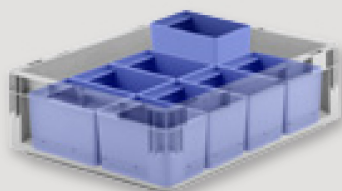

Suggested partitioning

8x EK 4081