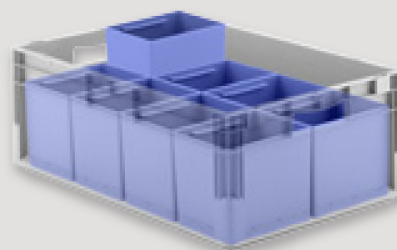

For all Euro stacking containers

Basic size 600 x 400 mm

EK 6161 PP	
External dim. L x W x H	140 x 90 x 80 mm
Quantity per unit	84
Colour	Blue
Order no.	4764
EK 6161 PPL conductive model	
Colour	Black, conductive
Order no.	4768

EK 6081 PP	
External dim. L x W x H	179 x 140 x 80 mm
Quantity per unit	48
Colour	Blue
Order no.	4754
EK 6081 PPL conductive model	
Colour	Black, conductive
Order no.	4758

EK 6082 PP	
External dim. L x W x H	179 x 140 x 150 mm
Quantity per unit	32
Colour	Blue
Order no.	79354
EK 6082 PPL conductive model	
Colour	Black, conductive
Order no.	79358

Suggested partitioning

8x EK 6082