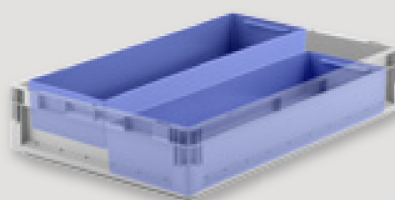

Suggested partitioning

2x EK 6021