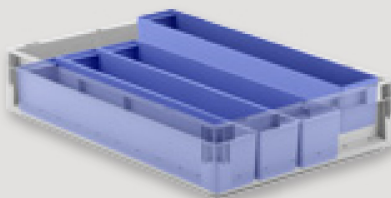

For all Euro stacking containers

Basic size 600 x 400 mm

EK 6022 Q PP

External dim. L x W x H	358 x 279 x 150 mm
Quantity per unit	12
Colour	Blue
Order no.	4774

EK 6022 Q PPL conductive model

Colour	Black, conductive
Order no.	4778

EK 6041 L PP

External dim. L x W x H	558 x 90 x 80 mm
Quantity per unit	48
Colour	Blue
Order no.	4744

EK 6041 L PPL conductive model

Colour	Black, conductive
Order no.	4748

EK 6022 L PP

External dim. L x W x H	558 x 179 x 150 mm
Quantity per unit	12
Colour	Blue
Order no.	4714

EK 6022 L PPL conductive model

Colour	Black, conductive
Order no.	4718

Suggested partitioning

4x EK 6041 L