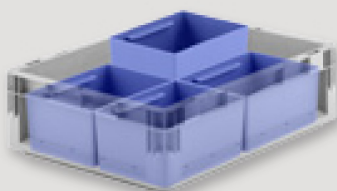

EK 4081 PP	
External dim. L x W x H	129 x 90 x 80 mm
Quantity per unit	64
Colour	Blue
Order no.	1934
EK 4081 PPL conductive model	
Colour	Black, conductive
Order no.	1938

Basic size 400 x 300 mm

EK 4041 PP	
External dim. L x W x H	179 x 129 x 80 mm
Quantity per unit	48
Colour	Blue
Order no.	1924
EK 4041 PPL conductive model	
Colour	Black, conductive
Order no.	1928

EK 4021 PP	
External dim. L x W x H	258 x 179 x 80 mm
Quantity per unit	36
Colour	Blue
Order no.	1914
EK 4021 PPL conductive model	
Colour	Black, conductive
Order no.	1918

Suggested partitioning

4x EK 4041