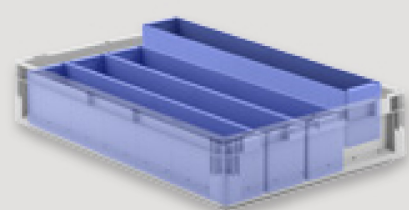

For the EF range

Basic size 600 x 400 mm

EK 113 PS	
External dim. L x W x H	274 x 174 x 110 mm
Quantity per unit	36
Colour	Blue
Order no.	22624
EK 113 PPL conductive model	
Colour	Black, conductive
Order no.	22628

EK 14-4 PS	
External dim. L x W x H	355 x 184 x 80 mm
Quantity per unit	48
Colour	Blue
Order no.	7184
EK 14-4 PPL conductive model	
Colour	Black, conductive
Order no.	7188

EK 114-N PS	
External dim. L x W x H	550 x 87 x 96 mm
Quantity per unit	36
Colour	Blue
Order no.	4394
EK 114-N PPL conductive model	
Colour	Black, conductive
Order no.	4398

Suggested partitioning

4x EK 114-N