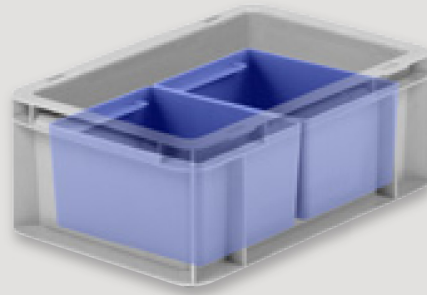

**1| Lip**  
for easy removal

**2| Lip**  
with barcode for labelling contents

**3| Base**

Standard colours:

**4| Suggested partitioning**  
for basic size 300 x 200 mm

**5| Suggested partitioning**  
for basic size 400 x 300 mm

**6| Suggested partitioning**  
for basic size 600 x 400 mm