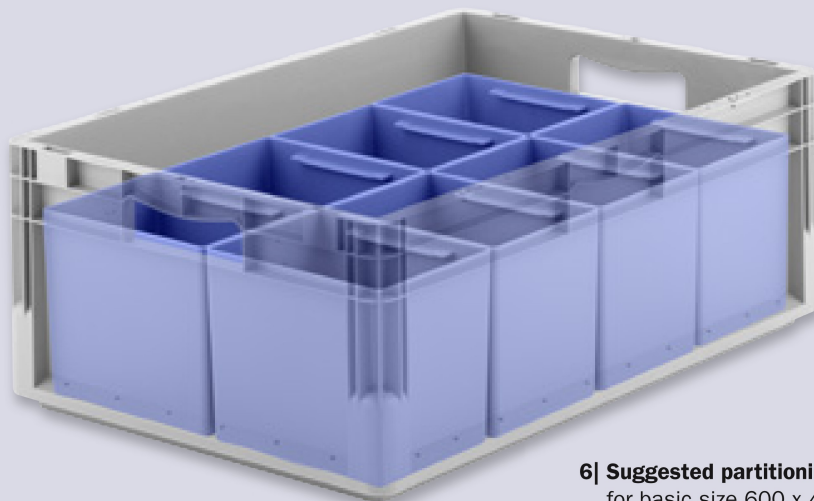

# Insert boxes – conquering chaos and complexity

Our insert boxes put an end to the chaos that would otherwise be common in many a warehouse and workshop. They are the product of choice when it comes to safely storing and organising small parts. They are suitable for insertion in boxes, drawers and containers alike, providing a home for diverse items. What's more, they help you to make maximum use of the space within your containers.

**1| Lip**  
for easy removal

**2| Lip**  
with barcode for labelling contents

**3| Base**

Standard colours:

**4| Suggested partitioning**  
for basic size 300 x 200 mm

**5| Suggested partitioning**  
for basic size 400 x 300 mm

**6| Suggested partitioning**  
for basic size 600 x 400 mm