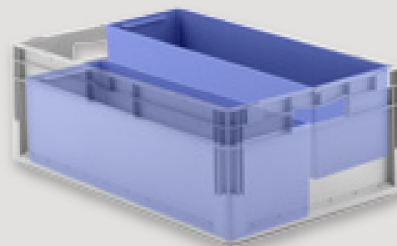

For all Euro stacking containers

Basic size 600 x 400 mm

EK 6022 Q PP

External dim. L x W x H	358 x 279 x 150 mm
Quantity per unit	12
Colour	Blue
Order no.	4774

EK 6022 Q PPL conductive model

Colour	Black, conductive
Order no.	4778

EK 6041 L PP

External dim. L x W x H	558 x 90 x 80 mm
Quantity per unit	48
Colour	Blue
Order no.	4744

EK 6041 L PPL conductive model

Colour	Black, conductive
Order no.	4748

EK 6022 L PP

External dim. L x W x H	558 x 179 x 150 mm
Quantity per unit	12
Colour	Blue
Order no.	4714

EK 6022 L PPL conductive model

Colour	Black, conductive
Order no.	4718

Suggested partitioning

2x EK 6022 L