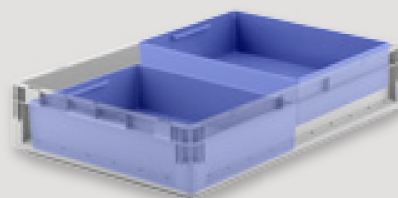

EK 6041 PP	
External dim. L x W x H	279 x 179 x 80 mm
Quantity per unit	36
Colour	Blue
Order no.	4734
EK 6041 PPL conductive model	
Colour	Black, conductive
Order no.	4738

Basic size 600 x 400 mm

EK 6042 PP	
External dim. L x W x H	279 x 179 x 150 mm
Quantity per unit	18
Colour	Blue
Order no.	4724
EK 6042 PPL conductive model	
Colour	Black, conductive
Order no.	4728

EK 6021 Q PP	
External dim. L x W x H	358 x 279 x 80 mm
Quantity per unit	18
Colour	Blue
Order no.	79364
EK 6021 Q PPL conductive model	
Colour	Black, conductive
Order no.	79368

Suggested partitioning

2x EK 6021 Q