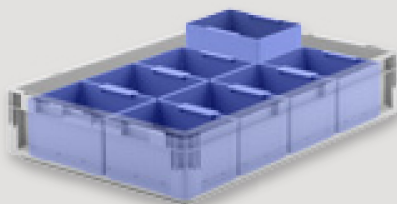

Suggested partitioning

8x EK 112-N