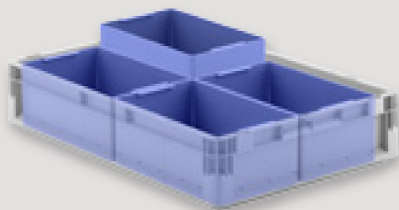

Suggested partitioning

4x EK 113